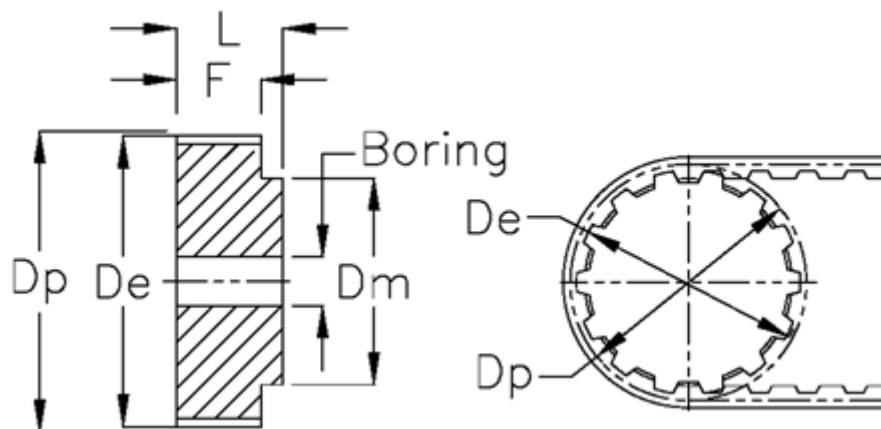

Data Sheet

Article number: 60415347048

Description: Timing Belt Pulley 47 T10 48/0

Measures

Belt width	= - 32 mm	Type = T10
De	= 150.95	Weight = 1.913
Dm	= 95	
Dp	= 152.95	
F	= 37	
L	= 47	
Pre-drilled	= 16	
Tooth number	= 48	